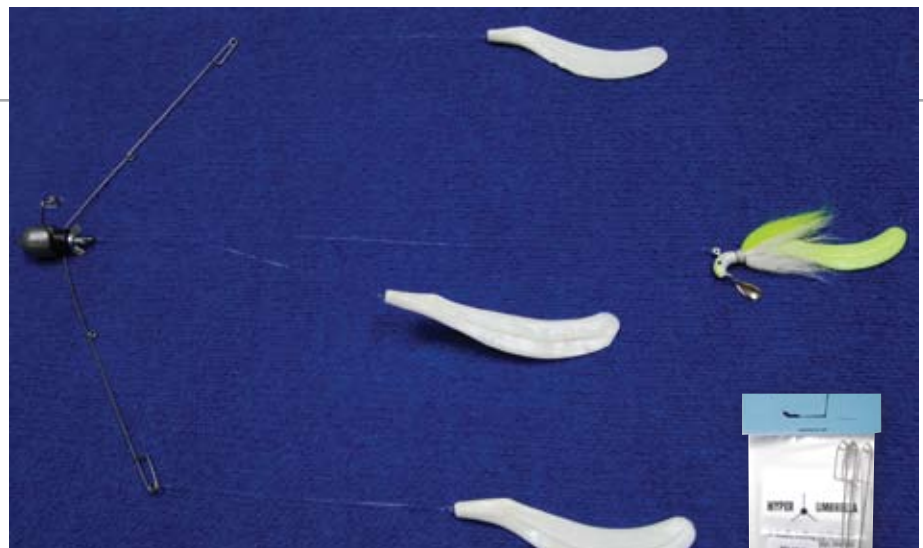

HYPERSTRIPER

3/8, 1/2, 3/4, 1, 1.5, 2, and 3 oz.

1 per package

Pearl (2)

Hyper Striper™

Introduced in 1987, the original Hyper Striper is still one of the fish catchingest baits on the market today. Quality components throughout, this popular horse-head jig with spinner is made for doing some serious catching yet it remains one of the easiest of all lures to fish. You can't fish it wrong. There's a size and color for most every fishing situation.

SIZE	MODEL #	COLOR
3/8 oz.	1HS38	+ Color Number
1/2 oz.	1HS12	+ Color Number
3/4 oz.	1HS34	+ Color Number
1 oz.	1HS10	+ Color Number
1.5 oz.	1HS15	+ Color Number
2 oz.	1HS20	+ Color Number
3 oz.	1HS30	+ Color Number

(See images for color number)

Hyper Striper is protected by Configuration Trademark #1,635,872.

Hyper Umbrella

Appropriately named, the Hyper Umbrella is a teaser rig built on an umbrella-like frame with stainless steel arms. Attach Hyper Tails as trailers using the included Hyper Pins, to make the arms flex and flare, and attach a Hyper Striper jig in the middle. This imitates a school of shad with the jig in the middle looking like a straggler being served up as an easy meal for a hungry striper. The Hyper Umbrella comes in two sizes, the heavier version working great even without use of downriggers. The rig conveniently collapses into itself for easy storage.

SIZE	MODEL #	COLOR
2oz	HU-2	Unpainted
6oz	HU-6	Unpainted

2 and 6 oz.

1 per package