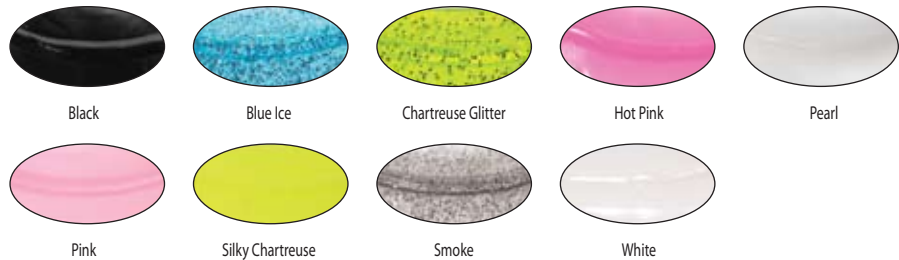

Hound Dog Lure Retriever

8 oz.

Save money and fishing time by using the Hound Dog to retrieve snagged lures and jigs. It is quick and easy to use, and it is designed to slip past sinkers, harnesses and swivels to get to the hang up.

SIZE	MODEL #	COLOR
8oz	HD-8	Unpainted